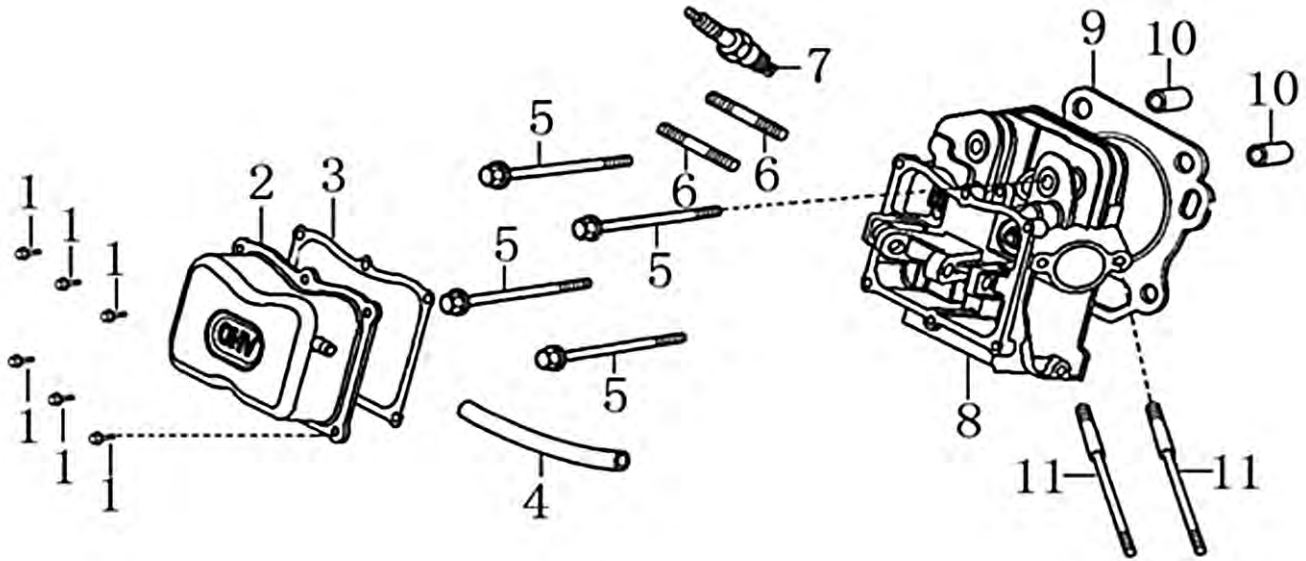

Cylinder Head

ITEM	PART NO.	QTY.	DESCRIPTION
1	0J35240147	6	BOLT, FLANGE
2	0J39340112	1	COVER, VALVE
3	0J39340113	1	GASKET, VALVE COVER
4	0J39340114	1	TUBE, BREATHER
5	0G84420211	4	BOLT, HEAD FLNG., 10x80
6	0G84420210	2	BOLT, STUD, EXHAUST
7	0J00620106	1	SPARK PLUG
8	0J39340115	1	HEAD, CYLINDER
9	0J00620107	1	GASKET, CYLINDER HEAD
10	0G84420212	2	PIN, DOWEL
11	0K0090	2	BOLT, STUD, INTAKE

420cc ENGINE

Crankcase

ITEM	PART NO.	QTY.	DESCRIPTION
1	0G84420217	2	BOLT, FLANGE
2	0G84420105	1	SWITCH ASSY., OIL LEVEL
3	0G84420118	1	BEARING, RADIAL BALL 6202
4	0G84420218	1	WASHER, FLAT 8*16*1.2
5	0G84420219	1	PIN, LOCK, 10MM
6	0G84420220	1	SHAFT, GOVERNOR ARM
7	0G84420108	1	SEAL, OIL
8	0G84420110	2	BOLT, DRAIN PLUG
9	0G84420109	2	WASHER, DRAIN PLUG, 12MM
10	0H98380100	1	CRANKCASE, (ELECT. START)
11	0J35250337	1	CLEAT, CABLE
12	0G84420194	1	BOLT, FLANGE, 6x12
13	0G84420112	1	ALERT UNIT,OIL
14	0G84420194	1	BOLT, FLANGE, 6x12
15	0G84420116	1	SEAL, OIL

420cc ENGINE

Crankshaft and Piston

ITEM	PART NO.	QTY.	DESCRIPTION
1	0J28790111	1	RING SET,PISTON
2	0G84420237	2	CIRCLIP, PISTON PIN
3	0K22930111	1	PISTON
4	0G84420238	1	PIN, PISTON
5	0J00620113	1	CONNECTING ROD ASSY
6	0G84420236	2	BOLT, CONNECTING ROD
7	0J00620108	1	CRANKSHAFT ASSY
8	0G84420119	1	KEY, SPECIAL WOODRUFF
9	0J00620111	1	WEIGHT, BALANCER

Rocker and Camshaft

ITEM	PART NO.	QTY.	DESCRIPTION
1	0J39430124	1	ROCKER ARM EXH.
2	0J39430125	1	ROCKER ARM INT.
3	0J93060101	2	VALVE ROCKER SHAFT
4	0J39430127	2	PUSH ROD
5	0G84420174	2	LIFTER, VALVE
6	0G84420122	2	ROTATOR, VALVE
7	0G84420239	4	LOCKER, VALVE
8	0G84420123	2	RETAINER, VALVE SPRING
9	0G84420124	2	SPRING, VALVE
10	0G84420125	1	SEAT, VALVE SPRING
11	0G84420128	1	SEAL, VALVE STEM
12	0J39430126	1	VALVE ASSY.
13	0G8442F114	1	CAMSHAFT ASSY
14	0J93060102	2	LOCKER
15	0K22930113	1	RETAINER, ROCKER ARM SHAFT
16	0G84420194	1	BOLT, FLANGE
17	0K6775	1	ROCKER ARM ASSY. EXHAUST
18	0K6777	1	ROCKER ARM ASSY. INTAKE